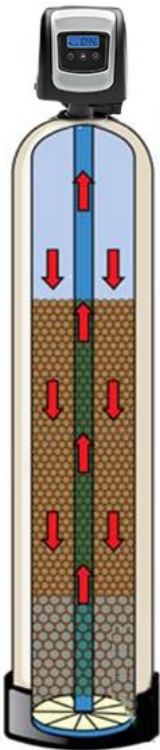

Automatic Filter Systems

MODEL FF

Water

Essential for all dimensions of life.

FF MODEL

Experience the difference.

- The specialized filter is designed to eliminate common household water problems such as unpleasant taste and odour, discoloration, acidity, sediment, as well as heavy metals.
- Fully automatic & adjustable backwashing filters.
- No filter cartridge change-outs required
- Chemical free system available – Makes chemical regeneration unnecessary
- Low Electrical consumption annually
- Provides your family with cleaner, safer water and greater peace of mind.
- Saves on the carbon footprint

CONTROL VALVE FEATURES

- Fiber-reinforced polymer valve body for superior strength and durability, non-corrosive, and UV-resistant
- Continuous flow rate up to 15 GPM covering a wide range of applications
- Time-tested, hydraulically-balanced piston for service and regeneration
- Optical sensor for precision cycle positioning
- Diagnostics for historical valve performance
- Programming stored in memory and will not be lost due to power outages